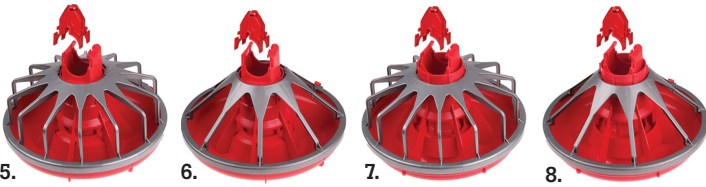

## The New Standard in Broiler Feed Pans

An improved version of an industry staple, the Classic Flood pan feeder is constructed of UV stabilized polypropylene without the use of CADMIUM or LEAD. Flood windows increase available feed in the pans to attract chicks and reinforced wear areas increase pan life. Even the warranty is improved! **NON PRORATED FIVE-YEAR** warranty!

Item#	Description
1) #HS8000	14 Spoke Grill, Standard Fin, 1 pc Drop Tube
2) #HS8000A	8 Spoke Grill, Standard Fin, 1 pc Drop Tube
3) #HS8000B	14 Spoke Grill, Extended Fin, 1 pc Drop Tube
4) #HA8000C	8 Spoke Grill, Extended Fin, 1 pc Drop Tube

**Two Piece Drop Tube**

Item#	Description
5) #HS8000D	14 Spoke Grill, Standard Fin, 2 pc Drop Tube
6) #HA8000E	8 Spoke Grill, Standard Fin, 2 pc Drop Tube
7) #HS8000F	14 Spoke Grill, Extended Fin, 2 pc Drop Tube
8) #HS8000G	8 Spoke Grill, Extended Fin, 2 pc Drop Tube

**Classic Flood Feeder Parts**

**Pans**

Item#	Description
A) #HS8000-7	Pan with shallow cone
B) #HS8000-1	Pan with standard cone

**Support Cones**

Item#	Description
C) #HS8000-4	Support cone for standard fin
D) #HS8000-4F	Support cone for extended fin