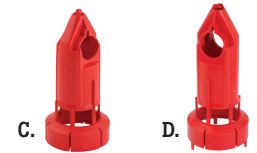

**Two Piece Drop Tube**

Item#	Description
5) #HS8000D	14 Spoke Grill, Standard Fin, 2 pc Drop Tube
6) #HA8000E	8 Spoke Grill, Standard Fin, 2 pc Drop Tube
7) #HS8000F	14 Spoke Grill, Extended Fin, 2 pc Drop Tube
8) #HS8000G	8 Spoke Grill, Extended Fin, 2 pc Drop Tube

**Classic Flood Feeder Parts**

**Pans**

Item#	Description
A) #HS8000-7	Pan with shallow cone
B) #HS8000-1	Pan with standard cone

**Support Cones**

Item#	Description
C) #HS8000-4	Support cone for standard fin
D) #HS8000-4F	Support cone for extended fin

**Support Cone and Removable Top**

Item#	Description
E) #HS8000-5R	Support cone without removable top
F) #HS8000-6R	Removable top for support cone

**Grills**

Item#	Description
G) #HS8000-8	8 spoke grill
H) #HS8000-2	14 spoke grill

**Adjusters**

Item#	Description
I) #HS8000-3F	Adjuster for extended fin
J) #HS8000-3	Adjuster for standard fin

Two-piece cone retrofits existing feed lines.

**Available to fit 45mm smooth pipe.**

Item#	Description
#HS8000I	8 spoke grill, standard fin, shallow pan, 2 piece, 45mm drop tube
#HS8000M	14 spoke grill, standard fin, shallow pan, 2 piece, 45mm drop tube
#HS8000O	14 spoke grill, extended fin, shallow pan, 2 piece, 45mm drop tube