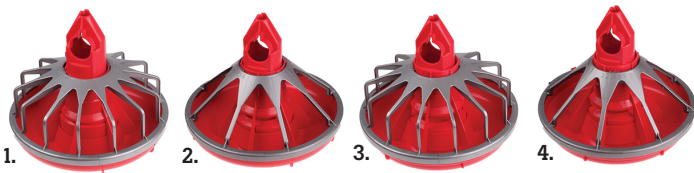

GrowerSELECT
CLASSIC FLOOD
HOGLSLAT

Classic Flood Feeder Parts Matrix