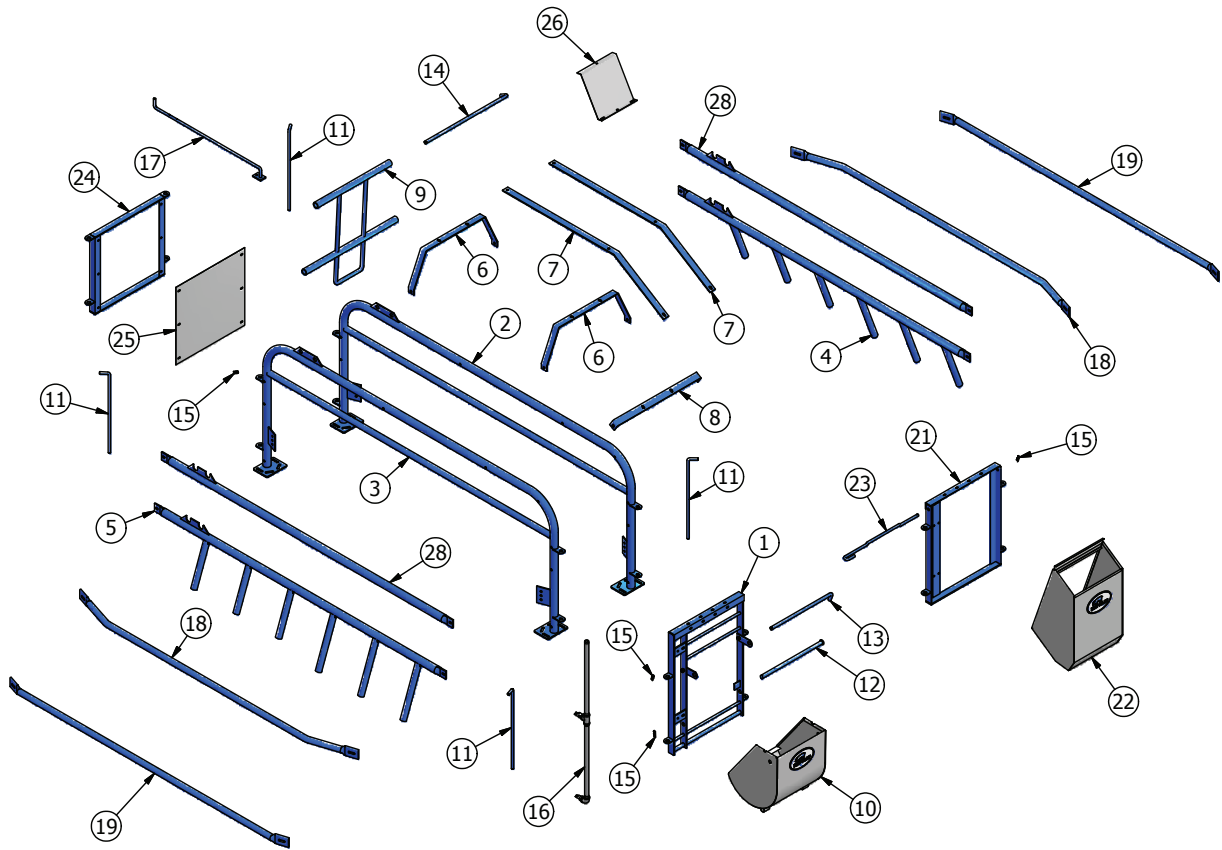

European Crate Parts List

Key	Painted#	Galvanized#	Description
1	1230140101	1230140201	Front Door
2	1230500100	1230500200	Left Side 7'0"
2	1230510100	1230510200	Left Side 7'6"
3	1230600100	1230600200	Right Side 7'0"
3	1230610100	1230610200	Right Side 7'6"
4	1230360100	1230360200	Left Side Finger Bar 7'0"
4	1230370100	1230370200	Left Side Finger Bar 7'6"
5	1230380100	1230380200	Right Side Finger Bar 7'0"
5	1230390100	1230390200	Right Side Finger Bar 7'6"
6	1230810100	1230810200	Short Top
7	1230820100	1230820200	Long Top
8	1230800100	1230800200	Flat Top
9	1230300100	1230300200	Rump Rail
10	7150040500	7150040500	Small Feeder 304 SS
11	1000100100	1000100200	Gate Rods 1/2" x 19-3/4"
12	1231160100	1231160200	Pivot Rod
13	1230050100	1230050200	Retainer Rod 5/8" x 17"
14	1230310100	1230310200	Rump Rail Rod
15	60635	60635	Hair Clip Pin
16	8150600700	8150600700	Nipple Water Ass'y
17	1000120100	1000120200	Heat Lamp Brkt Arm
18	1230400100	1230400200	Bow Bar 7'0" (Regular)
18	1230410100	1230410200	Bow Bar 7'6" (Regular)
19	1230440100	1230440200	Bow Bar 7'0" (Straight)
19	1230450100	1230450200	Bow Bar 7'6" (Straight)
21	1230100100	1230100200	Euro Front Door (Flat Bottom Feeder)
22	7150070500	7150070500	Large Feeder 304 SS
23	1231320100	1231320200	European Latch Rod
24	1230200100	1230200200	Rear Door
25	1230900700	1230900700	Galv. Sheet Metal for Rear Door
25	1231840000	1231840000	PVC for Rear Door 16" x 19-1/2"
26	1000970700	1000970700	Chart Plate
28	1230420100	1230420200	Bolt on Bar 7'0"
28	1230430100	1230430200	Bolt on Bar 7'6"