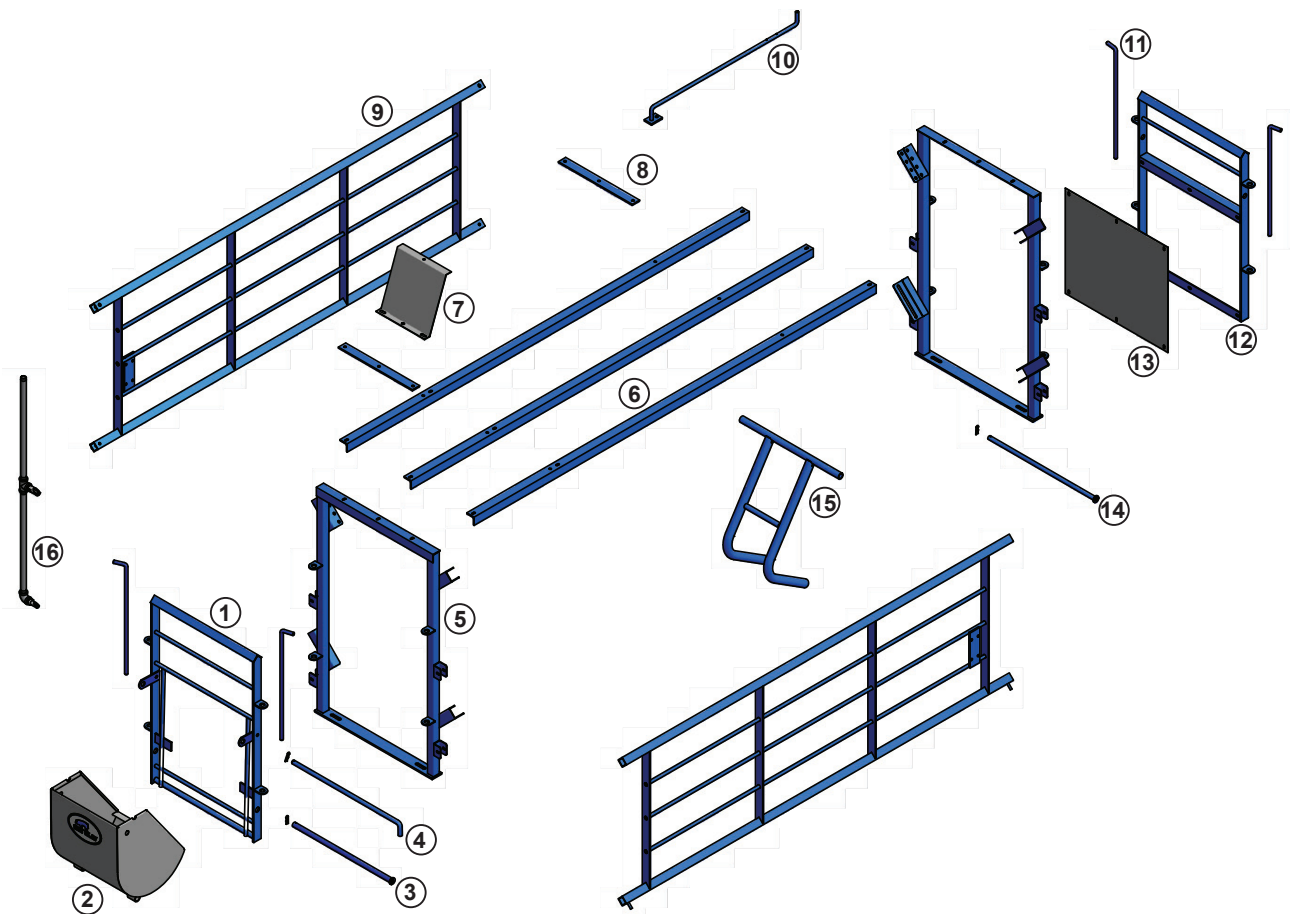

Adjustable Crate Parts List

Key	Painted#	Galvanized#	Description
1	1100120100	1100120200	Front door
2	7150040500	7150040500	304 SS Sow bowl feeder
3	1101160100	1101160200	3/4" feeder pivot rod
4	1100050100	1100050200	Feeder retainer
5	1100150100	1100150200	Front or back door frame
6	1100800100	1100800200	Top angle 7'
7	1000970700	1000970700	Chart plate
8	1100810100	1100810200	Top plate
9A	1100500100	1100500200	Crate side - 7'0"
9B	1100520100	1100520200	Crate side - 7'6"
10A	1000120100	1000120200	Heat lamp arm -7'0"
10B	1000160100	1000160200	Heat lamp arm-7'6"
11	1000100100	1000100200	Crate rod - 1/2" x 19 3/4"
12	1100220100	1100220200	Back door
13	1100950700	1100950700	Door panel, galv.
14	1100370100	1100370200	Rump rail pin - 5/8" x 22"
15	1100360100	1100360200	Rump rail
16	8150610700	8150610700	Double crate waterer