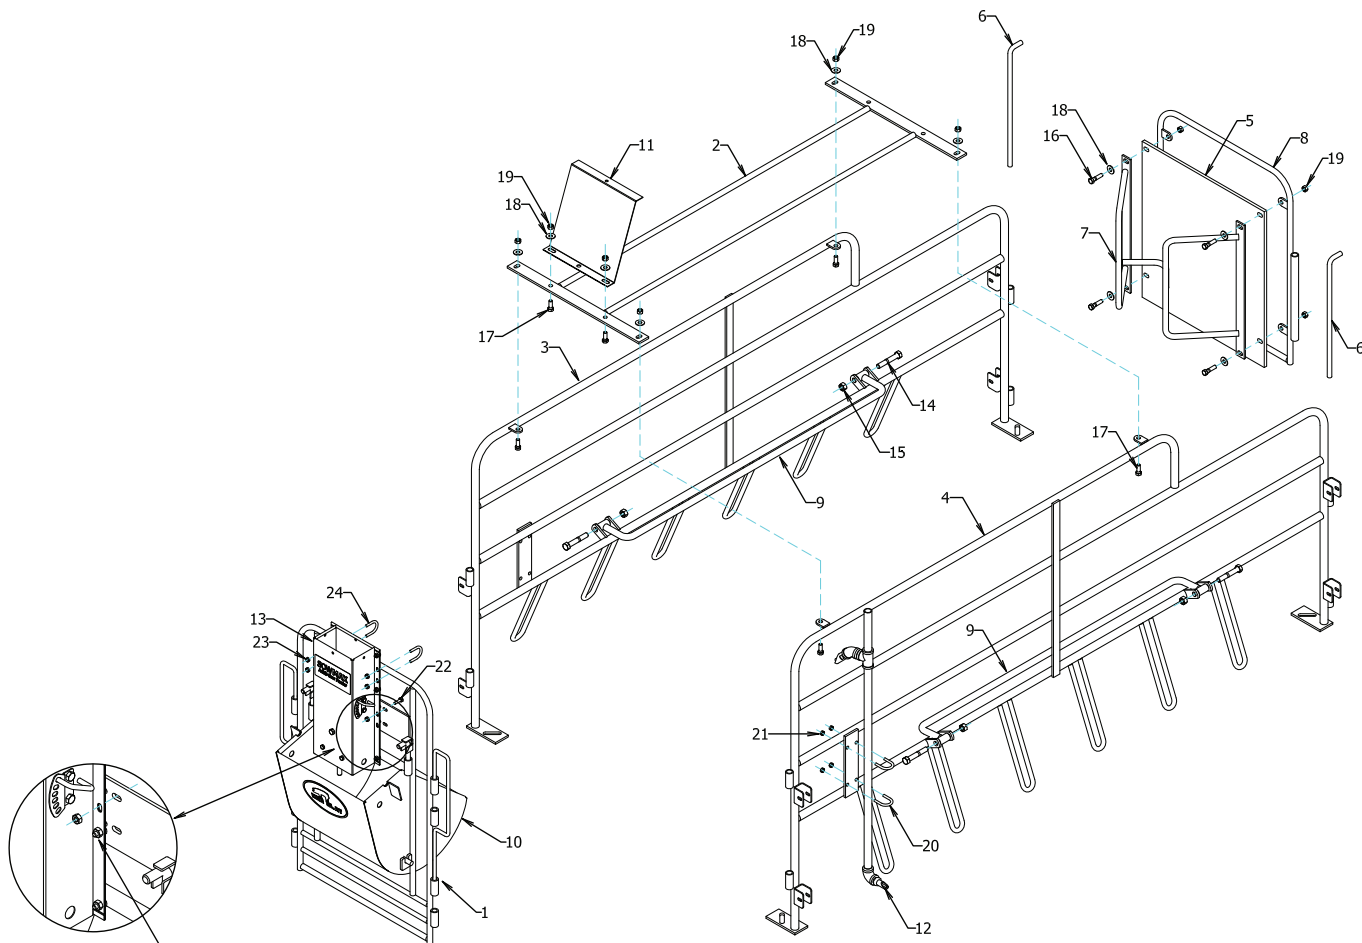

Note: Remove (2) 1/4" bolts from SowMAX (second from bottom) this will allow SowMAX to sit flush with plate on door.

Ultimate Crate Parts List

Key	Painted#	Galvanized#	Description
1	1700100100	1700100200	Ultimate Crate Front Door (small feeder)
1	1700110100	1700110200	Ultimate Crate Front Door (large feeder)
2	1700800100	1700800200	Ultimate Crate Top 51"
3	1700650100	1700650200	Ultimate Crate Side Right (7'6")
3	1700600100	1700600200	Ultimate Crate Side Right (7'0")
4	1170550100	1170550200	Ultimate Crate Side Left (7'6")
4	1700500100	1700500200	Ultimate Crate Side Left (7'0")
5	1700900000	1700900000	Ultimate Crate Rear Door PVC Panel
6	1700010100	1700010200	Ultimate Crate Rear Gate Rod
7	1700300100	1700300200	Ultimate Crate Rump Rail
8	1700200100	1700200200	Ultimate Crate Rear Door
9	1240400100	1240400200	Ultimate Crate Anti-Crush Bar
10			See catalog for feeder options
11	1000970700	1000970700	Chart Plate 10"
12	8150620700	8150620700	Sampson Waterer (56612)
13	7150890500	7150890500	SowMAX Feeder
14	60539	60539	1/2" x 3" Bolt
15	60683	60683	1/2" Locknut
16	9403752102	9403752102	3/8" x 1-1/2" Bolt
17	9623750310	9623750310	3/8" x 1" Bolt
18	60581	60581	3/8" Flatwasher
19	60682	60682	3/8" Locknut
20	60702	60702	U-bolt 5/16" x 1-3/8" x 1-13/16"
21	60681	60681	5/16" Locknut
22	60531	60531	1/4" x 3/4" Bolt
23	60680	60680	1/4" Locknut
24	9623130511	9623130511	1/4" x 1-3/4" U-bolt