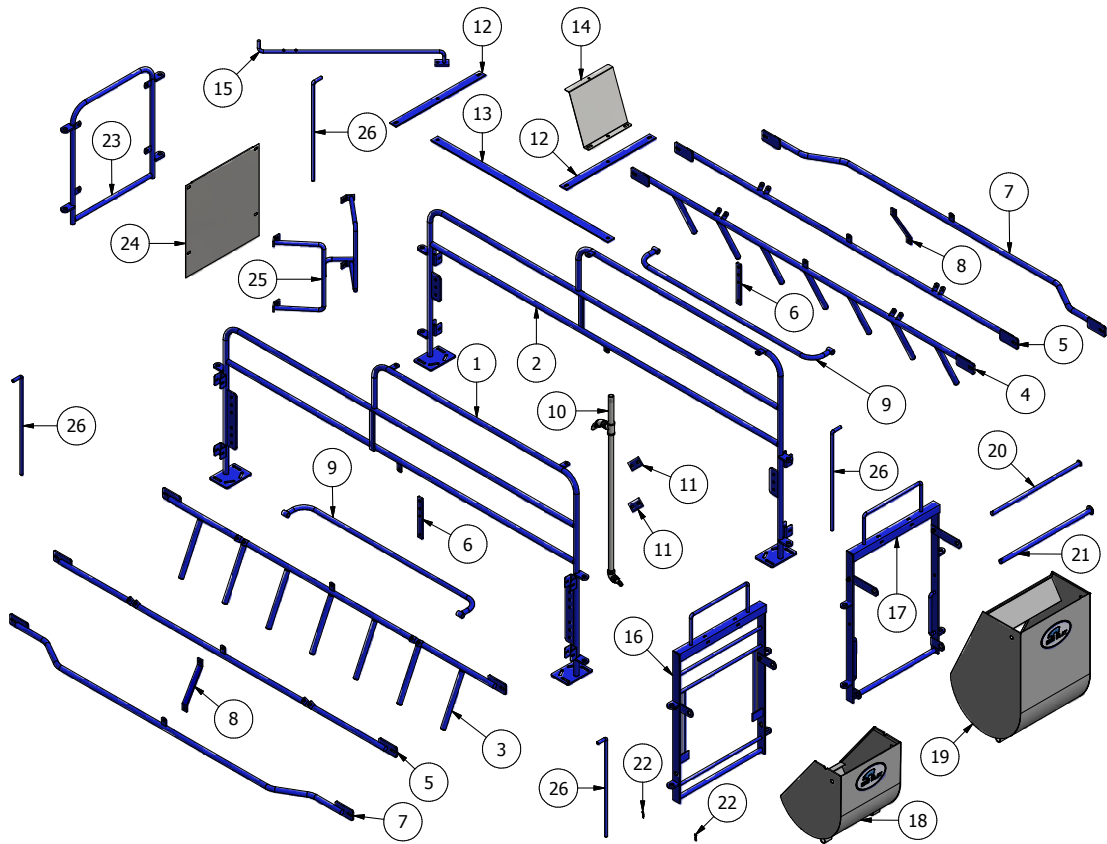

Advantage Crate Parts List - (Tubular)

Key	Painted#	Galvanized#	Qty.	Description
1	1250500100	1250500200	2	Side 7'-0"
1	1250540101	1250540201	2	Side 7'-6"
2	1250420100	1250420200	1	Finger Bar 7'-0"
2	1250460100	1250460200	1	Finger Bar 7'-6" Right [85"]
3	125042000	125042000	1	Finger Bar 7'-0"
3	1250470100	1250470200	1	Finger Bar 7'-6" Left [85"]
4	1250410100	1250410200	2	Bolt-On Bar 7'-0"
4	1250380100	1250380200	2	Bolt-On Bar 7'-6"
5	1250400100	1250400200	2	Bow Bar 7'-0"
5	1250370100	1250370200	2	Bow Bar 7'-6"
6	1260370100	1260370200	2	Solid Anti-Crush Bar 40-3/4"
7	1250780100	1250780200	2	Anti-Crush Bar Stop
8	1250050100	1250050200	1	Water Bracket Bent
9	8150620500	8150620500	1	Sampson Waterer SS [Large Bowl Door & Small Bowl Centered Door]
10	8150600700	8150600700	1	European Waterer [Small Bowl Offset Door]
11	1250790500	1250790500	4	U-Channel
12	1250850100	1250850200	2	Top Strap 23-7/16
13	1250810100	1250810200	1	Top Center Strap 40-1/2"
14	1000970700	1000970700	1	Chart Plate 10"
15	1000160100	1000160200	1	Heat Lamp Arm
16	1260101100	1260101200	1	Front Door Offset [Small Bowl] Assembly
17	1250261100	1250261200	1	Front Door [Small Bowl] Assembly
18	1250281001	1250281201	1	Front Door [Large Bowl] Assembly
19	7150040500	7150040500	1	Sow Feeder [Small Bowl] 304 SS
20	7150070500	7150070500	1	Sow Feeder [Large Bowl] 304 SS
21	1230050100	1230050200	1	Retainer Rod [Small Bowl Offset]
21	5150020100	5150020200	1	Retainer Rod [Large Bowl & Small Bowl Centered]
22	1231160100	1231160200	1	Pivot Rod [Small Bowl Offset]
22	5150010100	5150010200	1	Pivot Rod [Large Bowl & Small Bowl Centered]
23	9900020000	9900020000	2	Hair Clip Pin (60635)
24	1250200100	1250200200	1	Rear Door
25	1250900700	1250900700	1	Rear Door (Sheet Metal)
25	1250890000	1250890000	1	Rear Door (Polyboard)
26	1250310100	1250310200	1	Bolt-On Rump Rail
27	1000100100	1000100200	4	1/2" X 19-3/4" Crate Rod