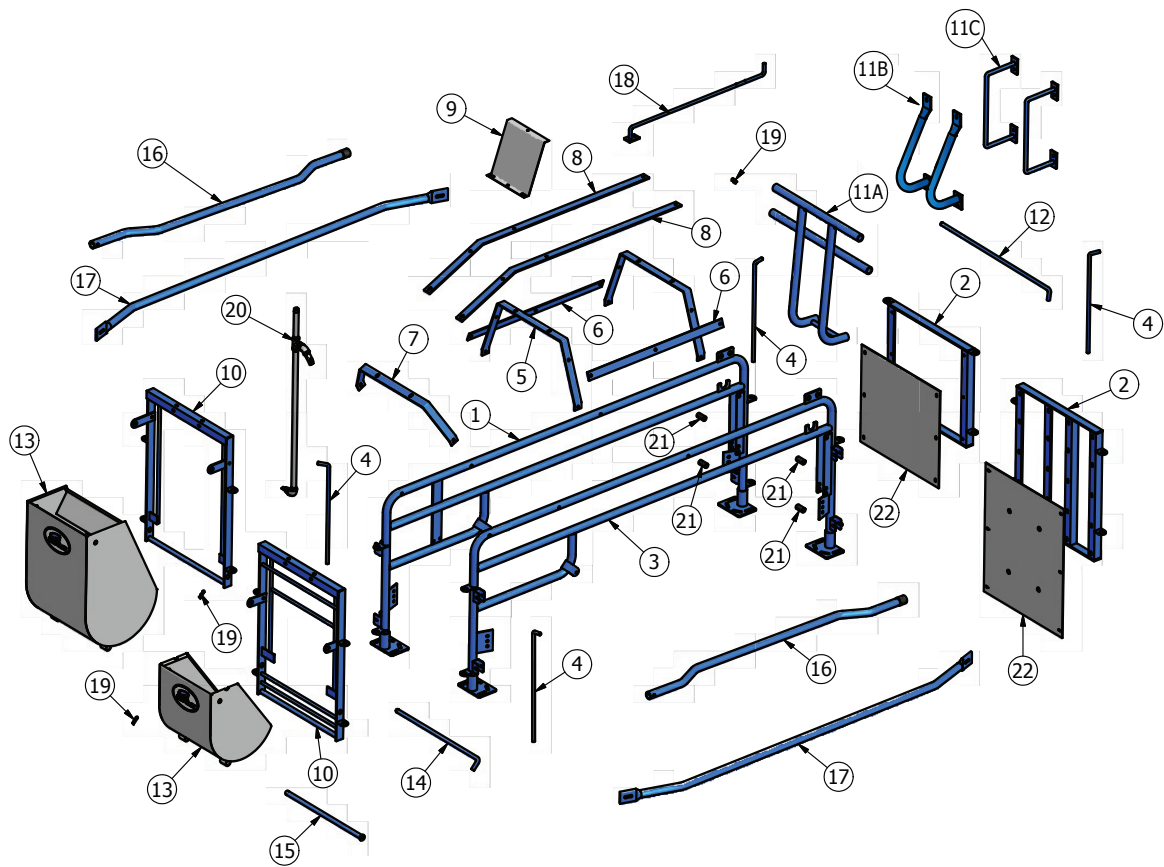

Sampson Crate Parts List

Key	Painted#	Galvanized#	Description
1	1010640111	1010640211	Sampson Side 7'0" Rt.
1	1010650111	1010650211	Sampson Side 7'6" Rt.
1	1010640100	1010640200	Sampson Side 7'0" Rt. (Old Style 1994-95)
1	1010650100	1010650200	Sampson Side 7'6" Lt. (Old Style 1994-95)
2	1050200100	1050200200	Rear Door (Standard)
2	1010230100	1010230200	Rear Door (Bolt-On Rump Rail)
3	1010540111	1010540211	Sampson Side 7'0" Lt.
3	1010550111	1010550211	Sampson Side 7'6" Lt.
3	1010540100	1010540200	Sampson Side 7'0" Lt. (Old Style 1994-95)
3	1010550100	1010550200	Sampson Side 7'6" Rt. (Old Style 1994-95)
4	1000100100	1000100200	19-3/4" Gate Rod
5	1010810102	1010810202	Short Top
6	1010830100	1010830200	Side Top
7	1010850100	1010850200	Front Top
8	1010820102	1010820202	Long Top #3
9	1000970700	1000970700	Chart Plate 10"
10	1010150100	1010150200	Front Door (Small Bowl Ass'y)
10	1010160100	1010160200	Front Door (Large Bowl Ass'y)
11A	1010340100	1010340200	Rump Rail, Hanging
11B	1010380101	1010380201	Rump Rail Murphy Style, Bolt-On
11C	1010300100	1010300200	Rump Rail
12	1010350100	1010350200	Rump Rail Rod
13	7150040500	7150040500	Feeder (Small Platinum) 304 SS
13	7150070500	7150070500	Feeder (Large Platinum) 304 SS
14	1100050100	1100050200	Retainer Rod
15	1101160100	1101160200	Pivot Rod
16	1010400100	1010400200	Pivot Bar 57-1/2" for 7'0"
16	1010410100	1010410200	Pivot Bar 63-1/2" for 7'6"
17	1010420103	1010420203	Bow Bar 7'0"
17	1010430103	1010430203	Bow Bar 7'6"
17	1010420100	1010420200	Bow Bar 7'0" (1994-95)
17	1010430100	1010430200	Bow Bar 7'6" (1994-95)
18	1000120100	1000120200	Heat Lamp Arm
19	60635	60635	Hair Clip Pin
20	8150620700	8150620700	Sampson Water
21	1014990000	1014990000	Rubber Sleeve
22	1050900700	1050900700	Sheet Metal Rear Door (Standard)
22	1010900700	1010900700	Sheet Metal Rear Door (Bolt-On Rump Rail)
22	8090611101	8090611101	Polyboard (Standard)